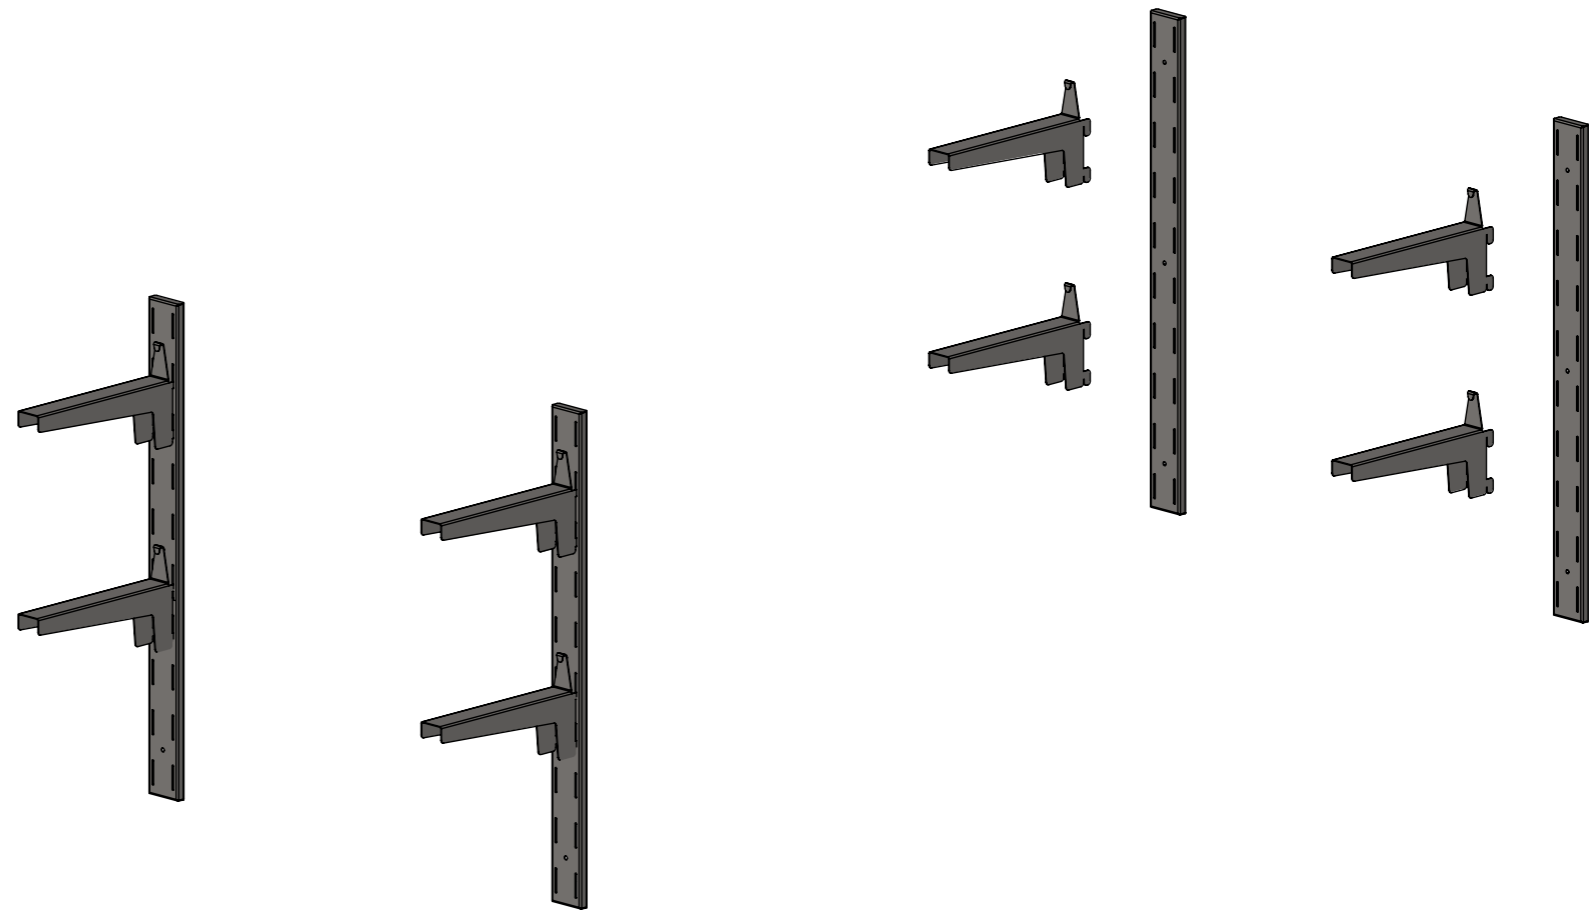

**2 OFF**

SECTION A-A

**4 OFF**

TWO TIER ADJUSTABLE WALL SHELF KIT A  
TO SUIT WALL SHELF SIZE 600mm, 900mm, 1200mm, 1500mm

**SIMPLY STAINLESS**  
Modular Sinks, Tables & Shelving  
COPYRIGHT © 2023  
This drawing is the property of CI GROUP PTY LTD. Tradings as SIMPLY STAINLESS and It may not be copied, reproduced or modified in whole or in part without prior written permission of CI GROUP PTY LTD. SIMPLY STAINLESS reserves the right to change specification and design without notice.

**KIT A**  
**TWO TIER ADJUSTABLE WALL SHELF KIT**

SIZE: A3

SCALE: NTS

CONSTRUCTION NOTES:

1. MADE FROM 1.2mm STAINLESS STEEL.