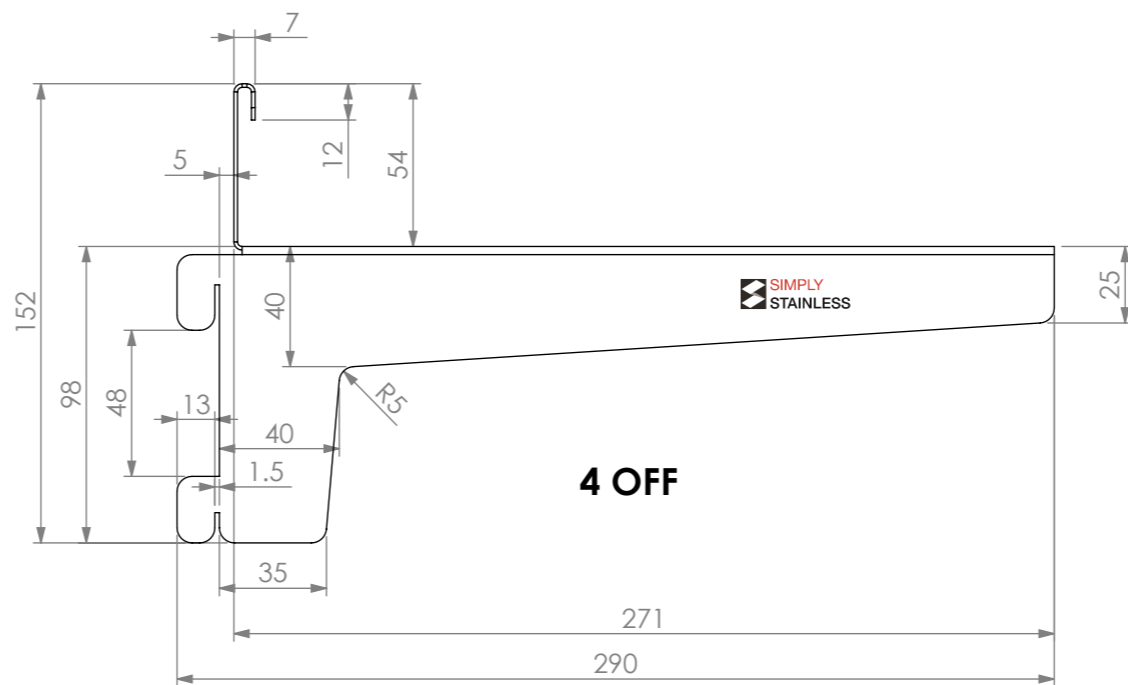

**2 OFF**

SECTION A-A

**4 OFF**

TWO TIER ADJUSTABLE WALL SHELF KIT A  
TO SUIT WALL SHELF SIZE 600mm, 900mm, 1200mm, 1500mm

**SIMPLY STAINLESS**  
Modular Sinks, Tables & Shelving  
COPYRIGHT © 2023  
This drawing is the property of CI GROUP PTY LTD. Tradings as SIMPLY STAINLESS and It may not be copied, reproduced or modified in whole or in part without prior written permission of CI GROUP PTY LTD. SIMPLY STAINLESS reserves the right to change specification and design without notice.

**KIT A**  
**TWO TIER ADJUSTABLE WALL SHELF KIT**

SIZE: A3

SCALE: NTS

CONSTRUCTION NOTES:

1. MADE FROM 1.2mm STAINLESS STEEL.