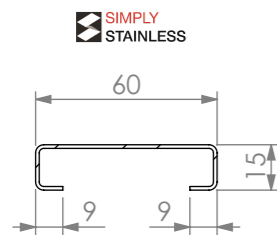

**2 OFF**

SECTION A-A

**4 OFF**

TWO TIER ADJUSTABLE WALL SHELF KIT A  
TO SUIT WALL SHELF SIZE 600mm, 900mm, 1200mm, 1500mm

**SIMPLY STAINLESS**  
Modular Sinks, Tables & Shelving  
COPYRIGHT © 2023  
This drawing is the property of CI GROUP PTY LTD. Tradings as SIMPLY STAINLESS and It may not be copied, reproduced or modified in whole or in part without prior written permission of CI GROUP PTY LTD. SIMPLY STAINLESS reserves the right to change specification and design without notice.

**KIT A**  
**TWO TIER ADJUSTABLE WALL SHELF KIT**

SIZE: A3

SCALE: NTS

CONSTRUCTION NOTES:

1. MADE FROM 1.2mm STAINLESS STEEL.