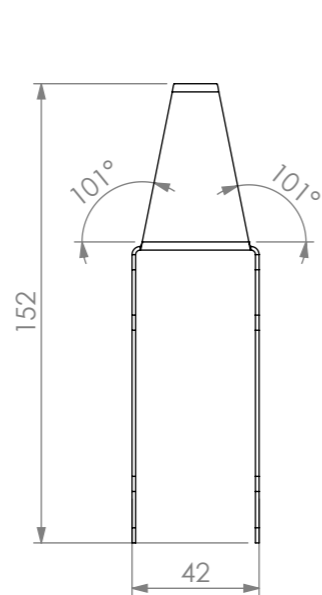

**2 OFF**

SECTION A-A

**4 OFF**

TWO TIER ADJUSTABLE WALL SHELF KIT A  
TO SUIT WALL SHELF SIZE 600mm, 900mm, 1200mm, 1500mm

**SIMPLY STAINLESS**  
Modular Sinks, Tables & Shelving  
COPYRIGHT © 2023  
This drawing is the property of CI GROUP PTY LTD. Tradings as SIMPLY STAINLESS and It may not be copied, reproduced or modified in whole or in part without prior written permission of CI GROUP PTY LTD. SIMPLY STAINLESS reserves the right to change specification and design without notice.

**KIT A**  
**TWO TIER ADJUSTABLE WALL SHELF KIT**

SIZE: A3

SCALE: NTS

CONSTRUCTION NOTES:

1. MADE FROM 1.2mm STAINLESS STEEL.